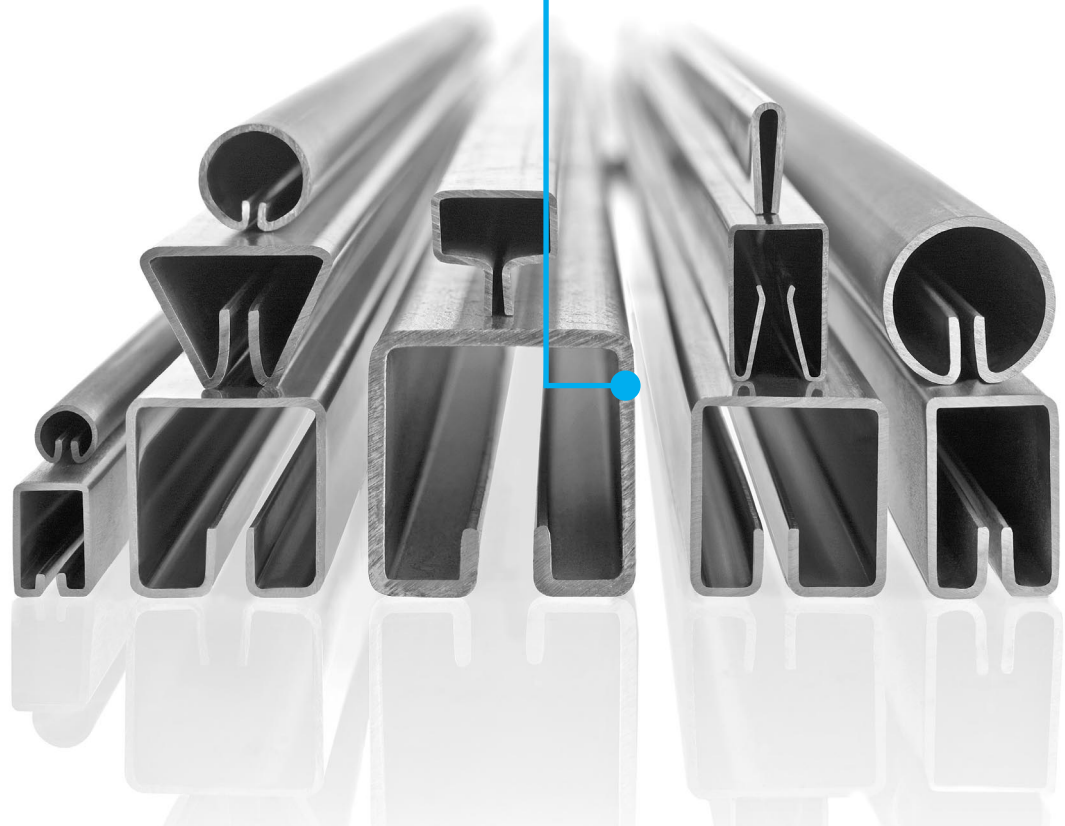

Profile WE 40x40 · 9.6

Figure drawn to scale 1:1

Available materials

Steel

WITH A SINGLE CLICK
TO OUR ACCESSORIES!

Discover the appropriate range of accessories online in our shop. Simply enter "Accessories" in the online search.