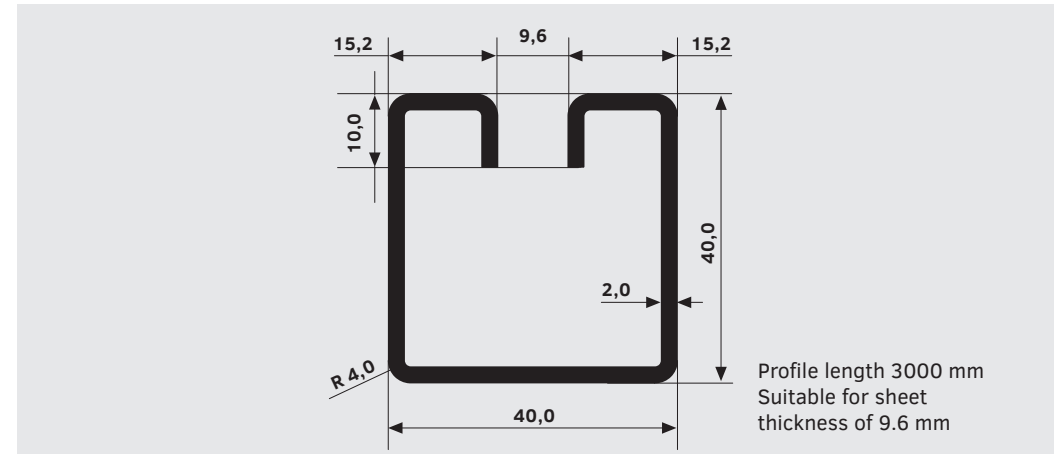

Profile WE 40x40 · 9.6

Figure drawn to scale 1:1

Available materials

Steel

WITH A SINGLE CLICK
TO OUR ACCESSORIES!

Discover the appropriate range of accessories online in our shop. Simply enter "Accessories" in the online search.